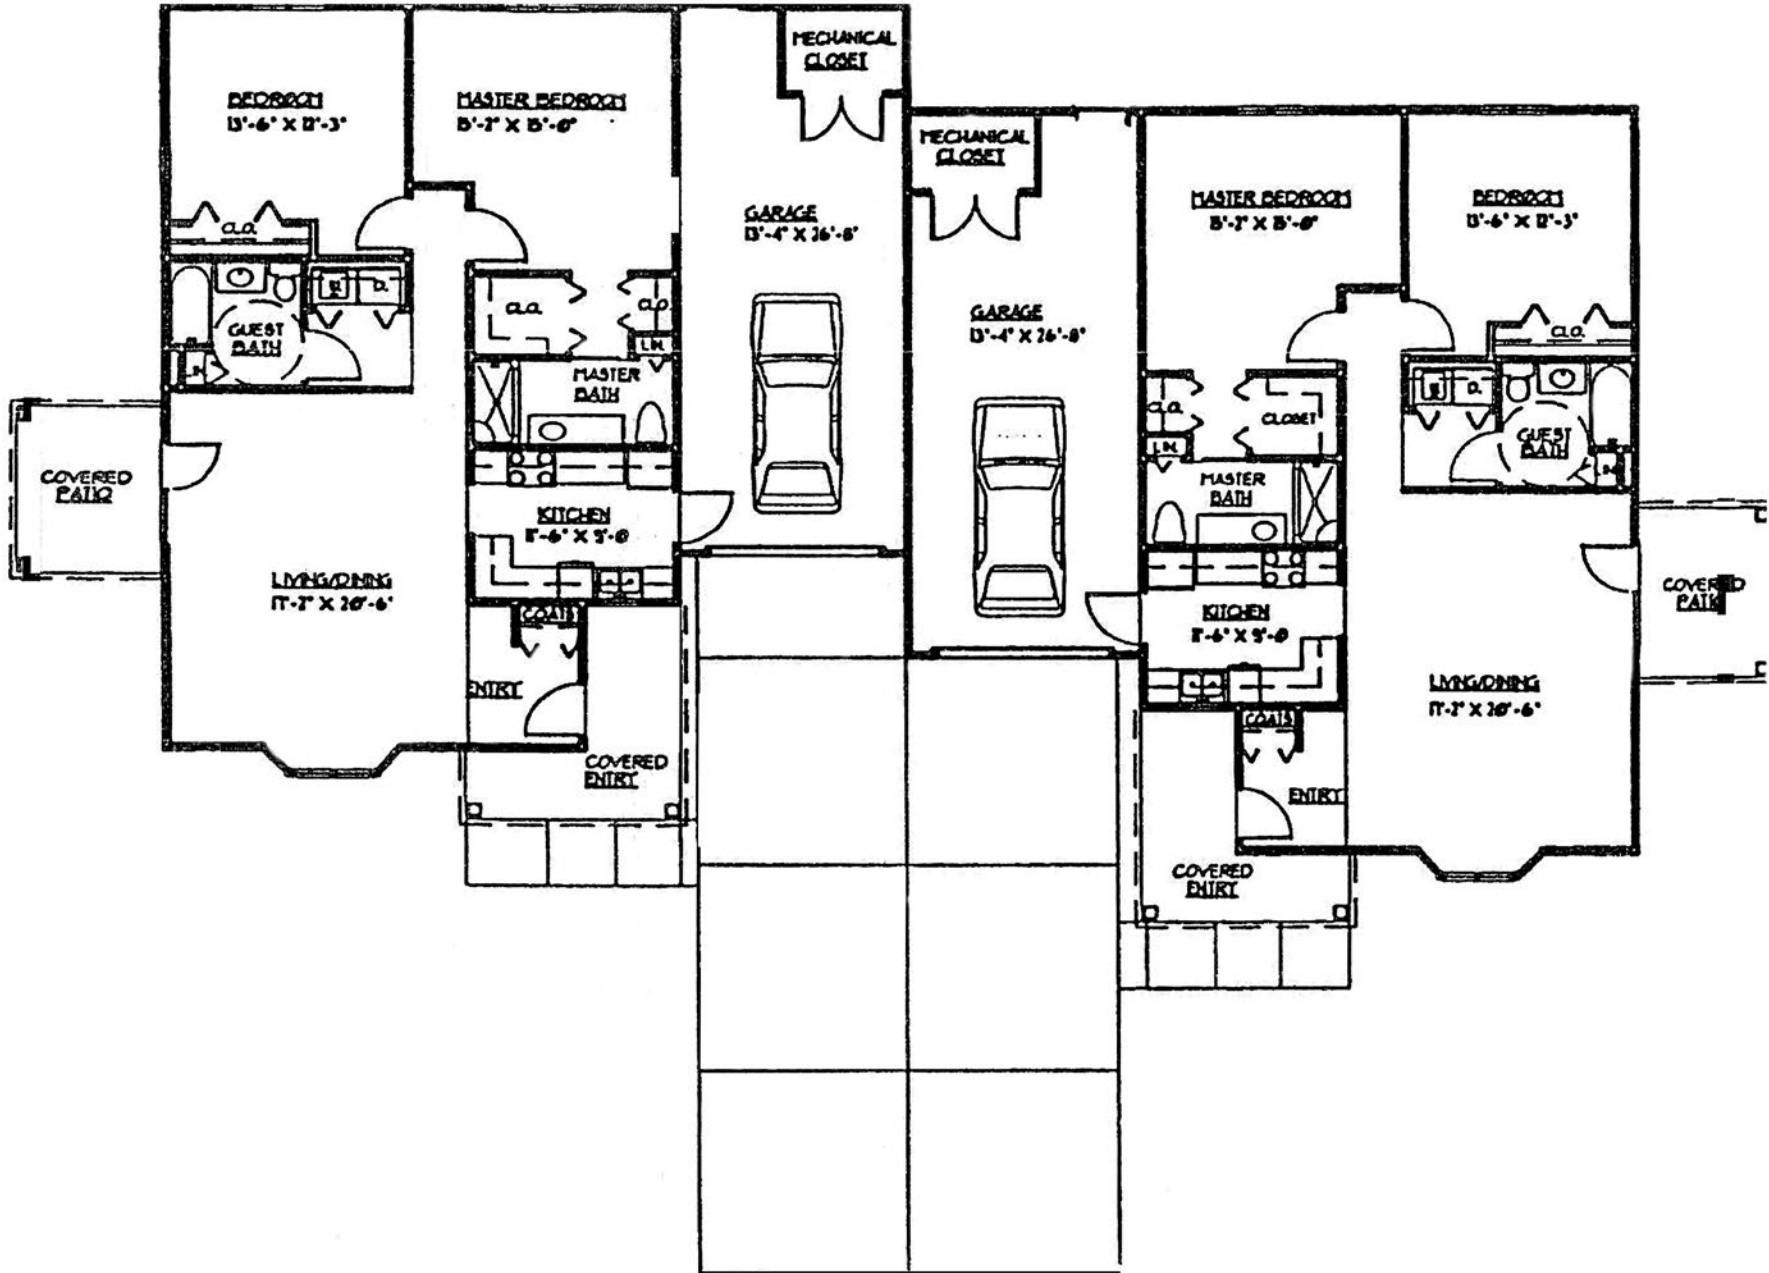

There's more to life at...

Laurel View

VILLAGE

Townhome

1000 Square Feet

There's more to life at...

Laurel View

VILLAGE

Townhome

1245 Square Feet

There's more to life at...

Laurel View

VILLAGE

Townhome

1588 Square Feet

There's more to life at...

Laurel View

VILLAGE

Townhome

1874 Square Feet