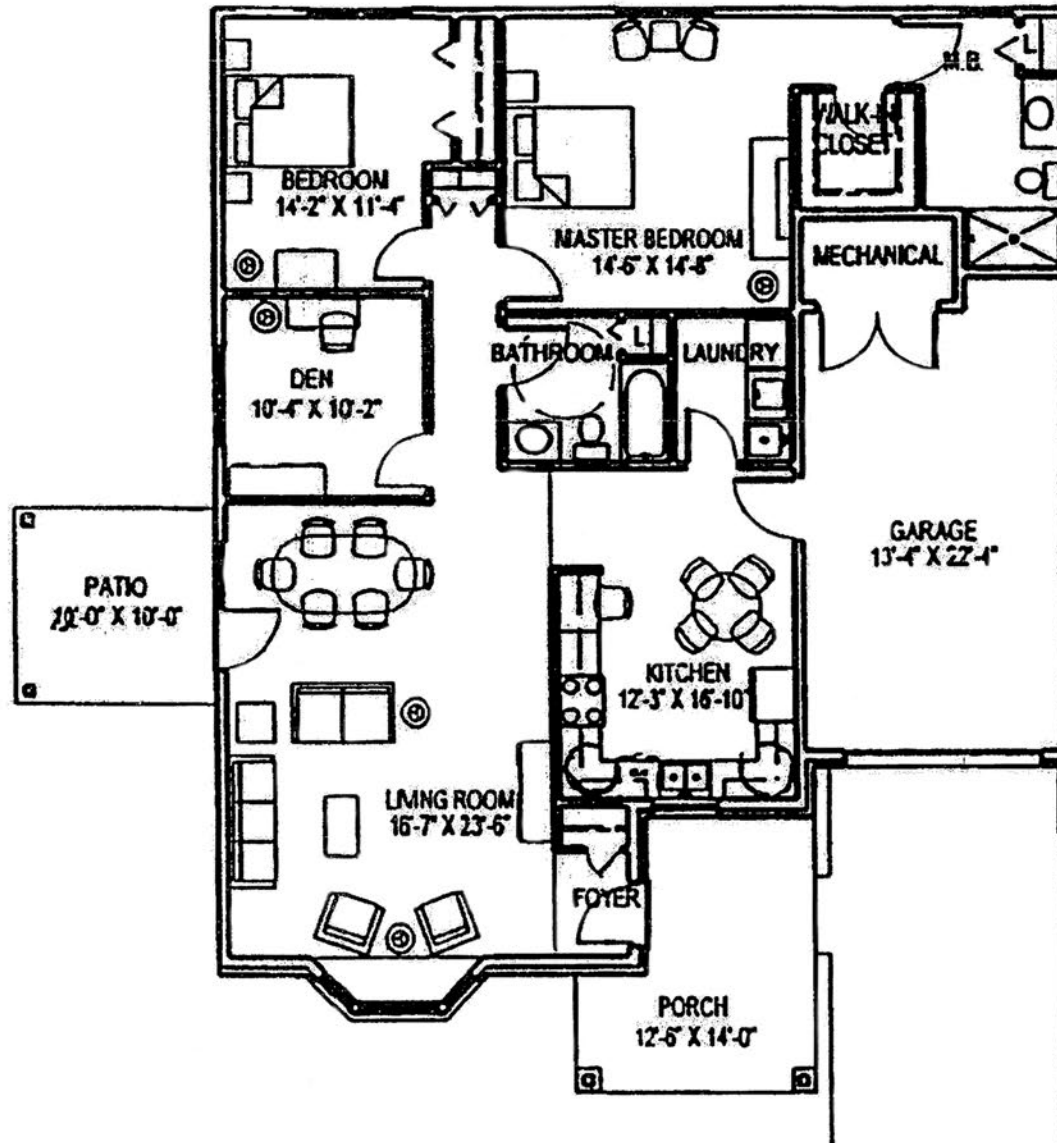

Townhome

1245 Square Feet

There's more to life at...

Laurel View

VILLAGE

Townhome

1588 Square Feet

There's more to life at...

Laurel View

VILLAGE

Townhome

1874 Square Feet