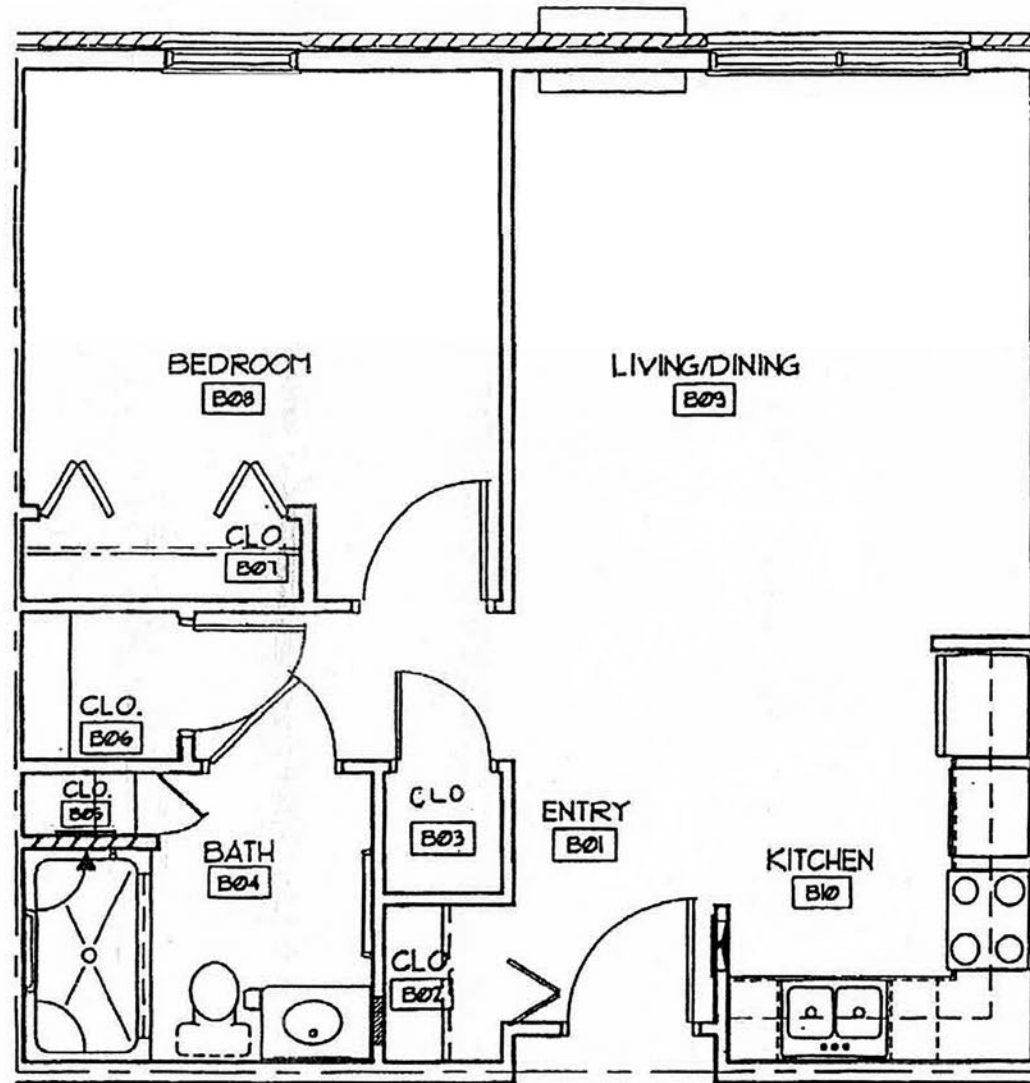

There's more to life at...

Laurel View

VILLAGE

Vista Apartment

578 Square Feet

TYPICAL UNIT 'A' FLOOR PLAN

There's more to life at...

Laurel View

VILLAGE

Vista Apartment 650 Square Feet

TYPICAL UNIT 'B' FLOOR PLAN

There's more to life at...

Laurel View

VILLAGE

Vista Apartment

850 Square Feet

TYPICAL UNIT 'C' FLOOR PLAN