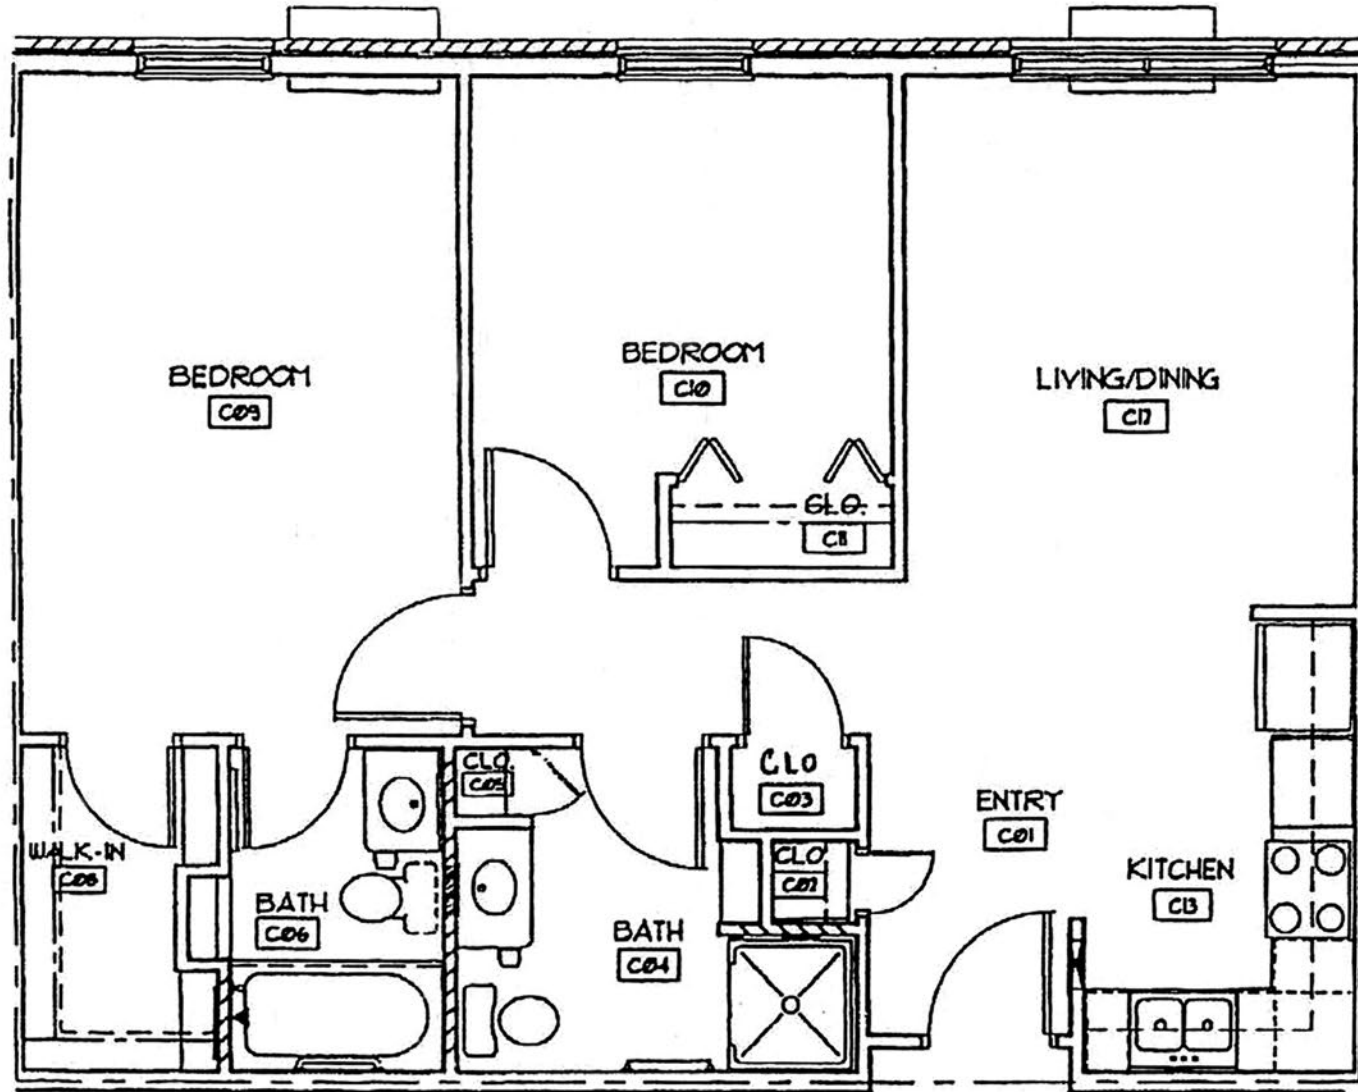

There's more to life at...

Laurel View

VILLAGE

Vista Apartment

578 Square Feet

TYPICAL UNIT 'A' FLOOR PLAN

There's more to life at...

Laurel View

VILLAGE

Vista Apartment 650 Square Feet

TYPICAL UNIT 'B' FLOOR PLAN

There's more to life at...

Laurel View

VILLAGE

Vista Apartment

850 Square Feet

TYPICAL UNIT 'C' FLOOR PLAN