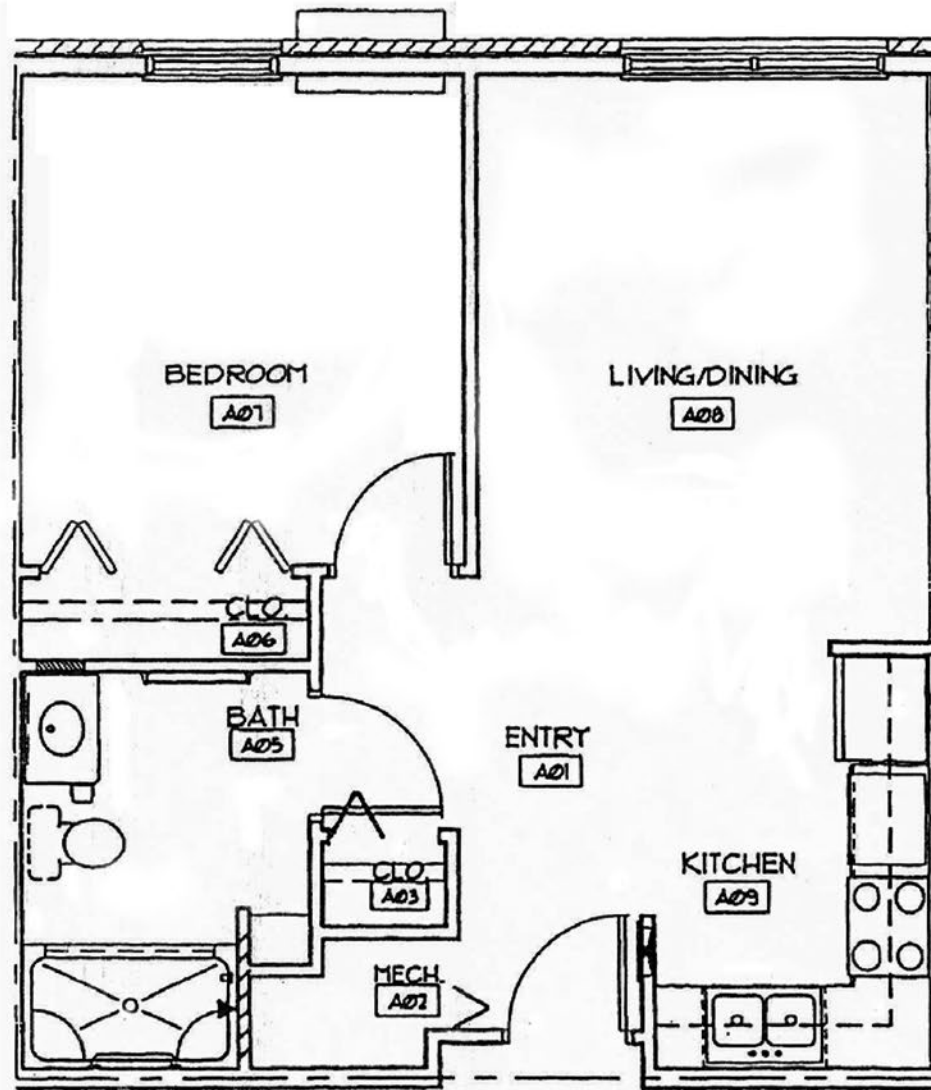

There's more to life at...

Laurel View

VILLAGE

Vista Apartment

578 Square Feet

TYPICAL UNIT 'A' FLOOR PLAN

There's more to life at...

Laurel View

VILLAGE

Vista Apartment 650 Square Feet

TYPICAL UNIT 'B' FLOOR PLAN

There's more to life at...

Laurel View

VILLAGE

Vista Apartment

850 Square Feet

TYPICAL UNIT 'C' FLOOR PLAN